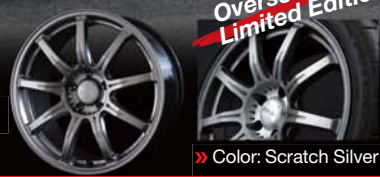

VOLK RACING
RE30

F1

» Forged 1-piece Wheel (Reverse Rim/ 17, 18, 19 inches)
» Color: Hi-meta Bronze (15/16/17"), Black/Machined (18/19"),
Formula Silver Diamondcut Rim (Limited Sizes), Bronze

GRB » Front: 1785 47 235/45R17 Rear: 1785 47 235/45R17 » Front: 1885 47 245/40R18 Rear: 1885 47 245/40R18 » Front: 1980 44 245/35R19 Rear: 1980 44 245/35R19
GDB » Front: 1780 44 235/45R17 Rear: 1780 44 235/45R17 » Front: 1880 44 235/40R18 Rear: 1880 44 235/40R18 » Front: 1980 44 235/35R19 Rear: 1980 44 235/35R19

SAMPLE FITTING

G:games®
SOG

Overseas Limited Edition

» Casting 1-piece Wheel
» Color: Shining Silver
» Included: Center Cap

» Color: Scratch Silver

C1

RAYS GEAR, OPTIONAL PARTS, AND ACCESSORIES

VOLK RACING A-flat Type(0-ring)